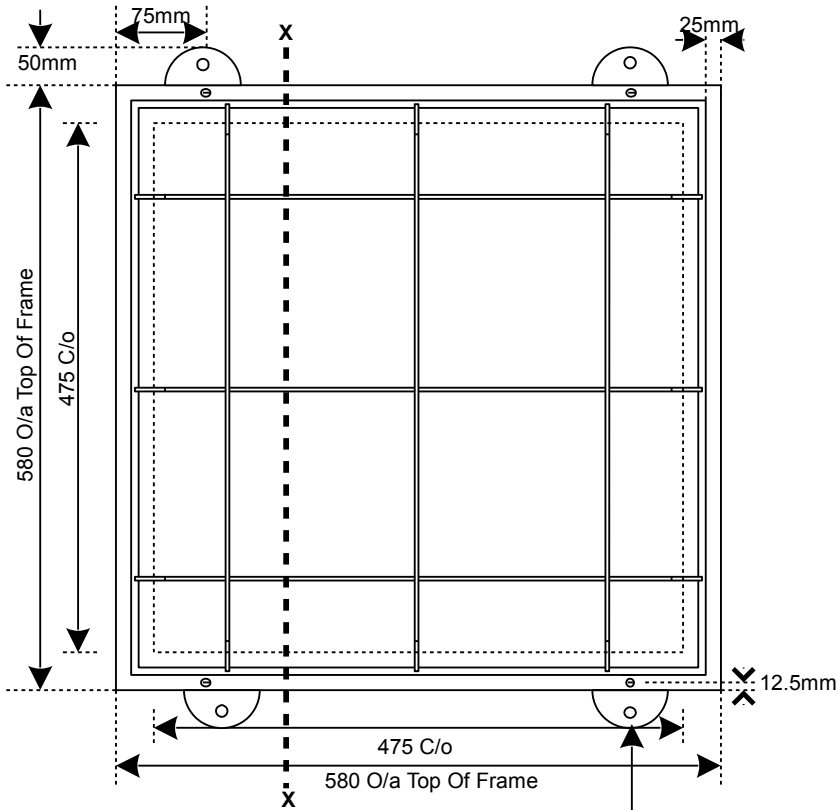

475x475mm c/o Recessed Tray/Galvanised Mild Steel/Stainless Steel Edged/Neoprene Sealed/Locking Screws

Fabweld Steel Products Ltd

Unit U11-U13 Court 2000,
Madeley,
Telford,
Shropshire,
TF7 4JB

Check out our updated website
www.manholes.co.uk

Contact us
Tel : (01952) 581430
Fax : (01952) 586141

SPECIFICATION SHEET

ALL DIMENSIONS IN MILLIMETRES
DRAWING NOT TO SCALE

Part Code

Ret0001181

Issue No.

1

DRAWN BY:

CW

APPROVED BY:

CJ

DATE:

21/05/09

DATE:

12/03/12