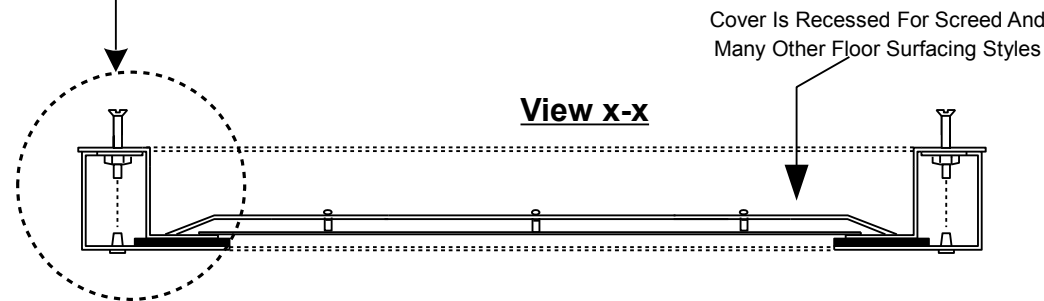

475x475mm c/o Recessed Tray/Galvanised Mild Steel/Stainless Steel Edged/Neoprene Sealed/Locking Screws

Fabweld Steel Products Ltd

Unit U11-U13 Court 2000,
Madeley,
Telford,
Shropshire,
TF7 4JB

Check out our updated website
www.manholes.co.uk

Contact us
Tel : (01952) 581430
Fax : (01952) 586141

SPECIFICATION SHEET

ALL DIMENSIONS IN MILLIMETRES
DRAWING NOT TO SCALE

Part Code

Ret0001181

Issue No.

1

DRAWN BY:

CW

APPROVED BY:

CJ

DATE:

21/05/09

DATE:

12/03/12