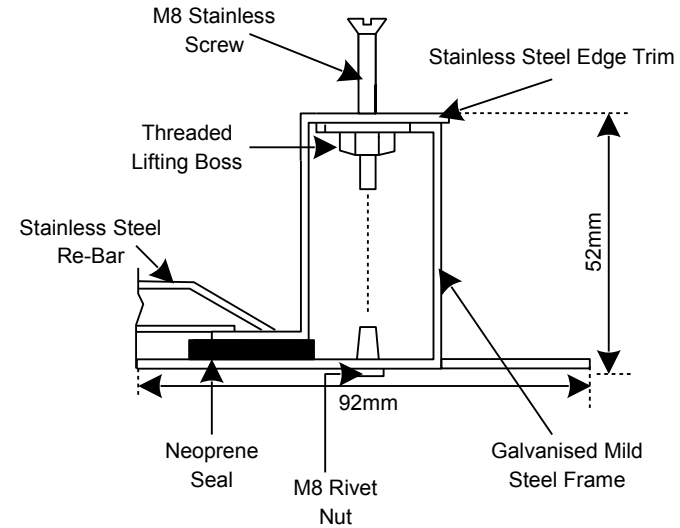

475x475mm c/o Recessed Tray/Galvanised Mild Steel/Stainless Steel Edged/Neoprene Sealed/Locking Screws

Fabweld Steel Products Ltd

Unit U11-U13 Court 2000,
Madeley,
Telford,
Shropshire,
TF7 4JB

Check out our updated website
www.manholes.co.uk

Contact us
Tel : (01952) 581430
Fax : (01952) 586141

SPECIFICATION SHEET

ALL DIMENSIONS IN MILLIMETRES
DRAWING NOT TO SCALE

Part Code

Ret0001181

Issue No.

1

DRAWN BY:

CW

APPROVED BY:

CJ

DATE:

21/05/09

DATE:

12/03/12